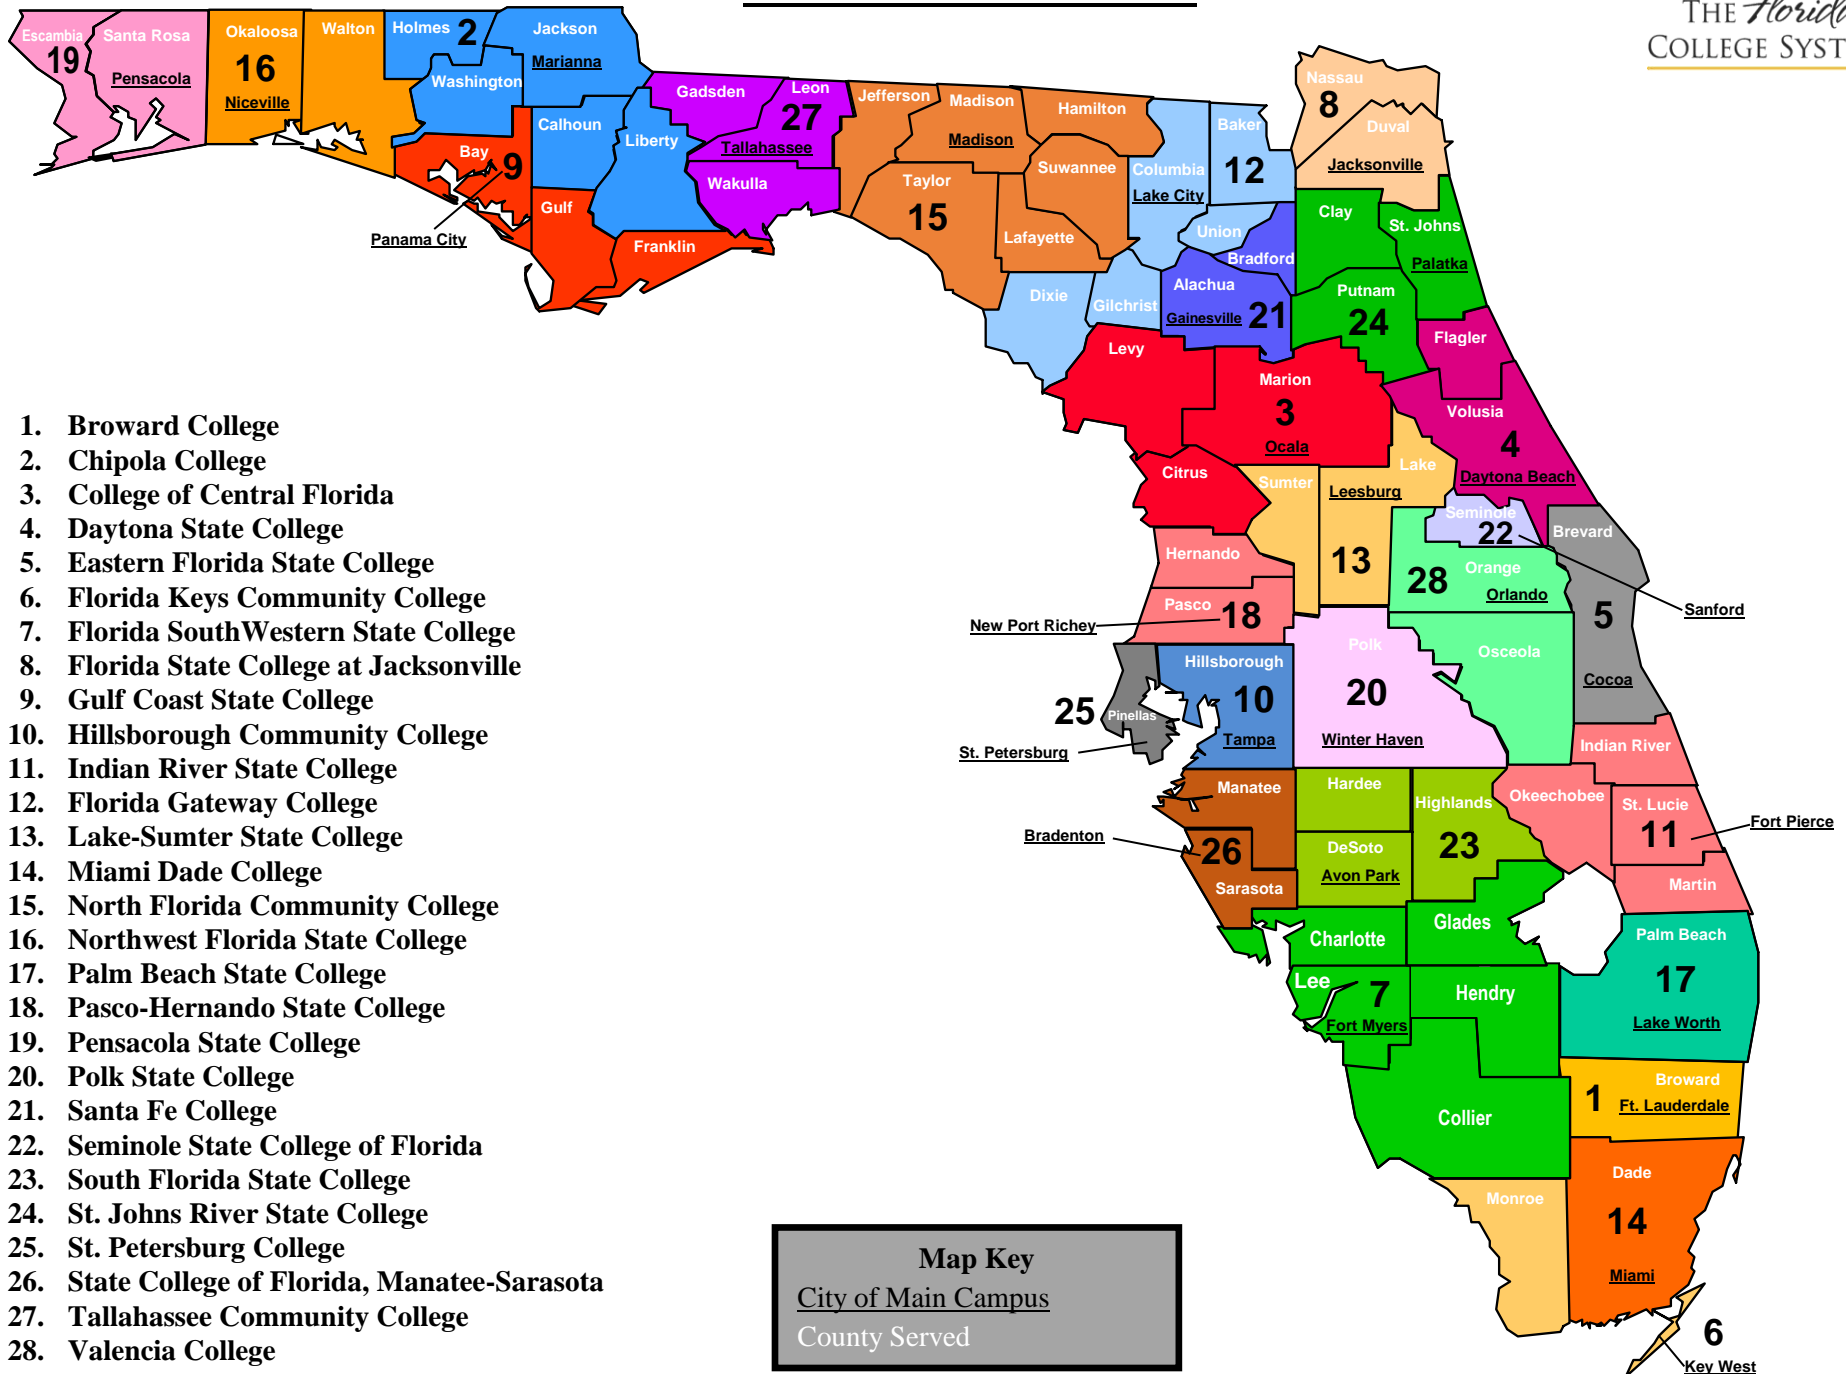

THE FLORIDA COLLEGE SYSTEM

MAIN CAMPUSES

1. Broward College
2. Chipola College
3. College of Central Florida
4. Daytona State College
5. Eastern Florida State College
6. Florida Keys Community College
7. Florida SouthWestern State College
8. Florida State College at Jacksonville
9. Gulf Coast State College
10. Hillsborough Community College
11. Indian River State College
12. Florida Gateway College
13. Lake-Sumter State College
14. Miami Dade College
15. North Florida Community College
16. Northwest Florida State College
17. Palm Beach State College
18. Pasco-Hernando State College
19. Pensacola State College
20. Polk State College
21. Santa Fe College
22. Seminole State College of Florida
23. South Florida State College
24. St. Johns River State College
25. St. Petersburg College
26. State College of Florida, Manatee-Sarasota
27. Tallahassee Community College
28. Valencia College